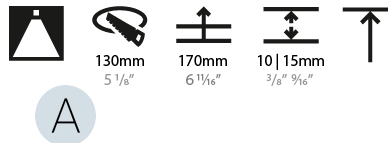

PHYSICAL

Shape: Round
Diameter (mm): 139
Diameter (in): 5 1/2
Height (mm): 151
Height (in): 5 15/16
Ceiling Thickness (mm): 10 / 12.5 / 15
Ceiling Thickness (in): 3/8 or 1/2 or 9/16
Min. Recessing Depth (mm): 170
Min. Recessing Depth (in): 6 11/16
Light Distribution: Downlight
Weight (kg): 0.921
Weight (lbs): 2.03
Fixture Finish: SSR / BKV / CWI / CRY / HAB / UFT / ITA / RUA / FTG / MYG / LOD / PUS / FRO / FUP / KIA / POP / BLS / SPG / MEY / GOH / GUM / CHC / COM / ABZ / JAG / OBR / MOS / ROR
Fixture Material: Aluminum Die Cast
Cut-out Measurements: 130mm / 5 1/8"

ELECTRICAL

Lamp Type: LED (Zhaga Standard)
Input Wattage (W): 13.2 / 16.5
Total Output Wattage (W): 12 / 14
Dimming: Tri-Mode (Non-Dimming and Phase Dimming (120Vac only) and 0-10V Dimming)
Driver Included: No
Driver Location: Recessed Housing
Driver Type: Constant Current - Universal
Driver Class: Class 2
Housing: See components
Input Voltage (V): 120 - 277
Constant Current (MA): 350

LED

Number of LEDs: 1
Color Temperature (°K): 2700 / 3000 / 3500 / 4000
Max. Delivered Lumen (lm): 870 / 970 / 1039 / 1060
Nominal Lumen (lm): 960 / 1070 / 1156 / 1180
CRI: >90 CRI
Efficiency (%): 0.905
Lamp Life (hrs): 50000

OPTICAL

Reflector: 10

RATINGS AND CERTIFICATIONS

Certified By: Certified for North American Standards
IP rating: IP20